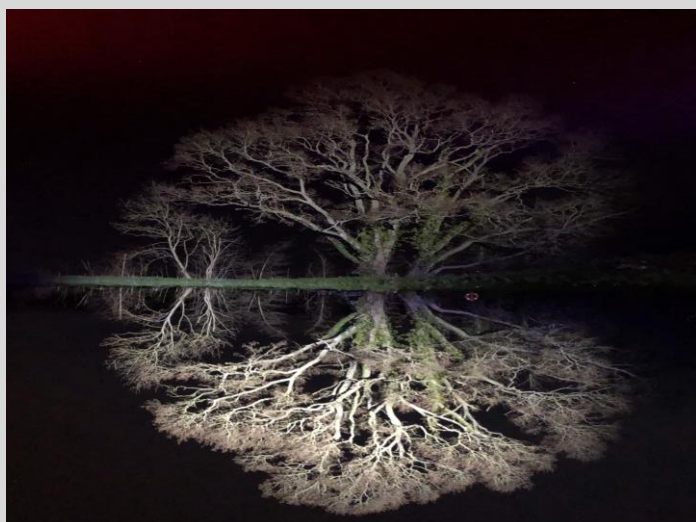

PLATINUM PACKAGE

PLATINUM PACKAGE

What's included inside:

- *Festoon Lighting throughout the barn roof
- *Up lighting to the internal architectural features in a colour scheme you can choose (6 Units)
- *24' x 12' Stage with rear star cloth backdrop
- *Barn roof prism pattern projection
- *Stage lighting package to suit any band requirement
- *Technician to run operation throughout the evening

What's included outside:

- Up lighting to the external architectural features in a colour scheme you can choose (6 Units)
- Illumination of the lakeside gazebo (Single Unit)
- Illumination of the stunning tree line at lakeside (Two Units)
- Bridge illumination at entrance way.
- Lake illumination & pattern projection

PRICE: £1000.00 Including VAT